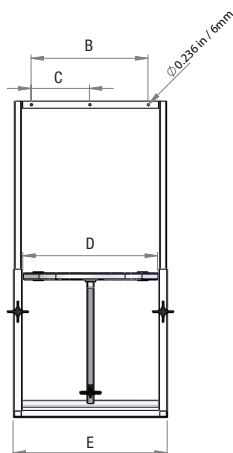

Wall Mounted Ironing Board SB 13

Ironing Board

The smart wall-mounted Ironing Board SB 13 from PODAB maximizes space in any laundry room. The ironing board is easy to fold up against the wall when not in use. Its adjustable height feature accommodates any users, making ironing a comfortable and efficient experience.

Product Type		Ironing Board
Product Name		SB 13
Product No.		161011
Main Data		
Color		Chrome / Steel
Installation time	min	20
Type		Foldable
Shipping type		Flat packaging
Dimensions		
Ironing surface: width x depth	in / mm	48 x 17 / 1214 x 435
Shipping dimensions: width x depth x height	in / mm	50 x 29 x 3 / 1270 x 730 x 70
Weight		
Weight	lbs / kg	16 / 7.3
Shipping weight	lbs / kg	20 / 9

SB 13	A	B	C	D	E	F	Weight
in	62.6	13	6.5	15	17	4	16 lbs
mm	1590	330	165	380	435	100	7.3 kg