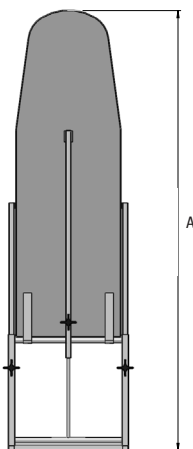

Wall Mounted Ironing Board SB 13

Ironing Board

The smart wall-mounted Ironing Board SB 13 from PODAB maximizes space in any laundry room. The ironing board is easy to fold up against the wall when not in use. Its adjustable height feature accommodates any users, making ironing a comfortable and efficient experience.

Product Type		Ironing Board
Product Name		SB 13
Product No.		161011
Main Data		
Color		Chrome / Steel
Installation time	min	20
Type		Foldable
Shipping type		Flat packaging
Dimensions		
Ironing surface: width x depth	in / mm	48 x 17 / 1214 x 435
Shipping dimensions: width x depth x height	in / mm	50 x 29 x 3 / 1270 x 730 x 70
Weight		
Weight	lbs / kg	16 / 7.3
Shipping weight	lbs / kg	20 / 9

SB 13	A	B	C	D	E	F	Weight
in	62.6	13	6.5	15	17	4	16 lbs
mm	1590	330	165	380	435	100	7.3 kg