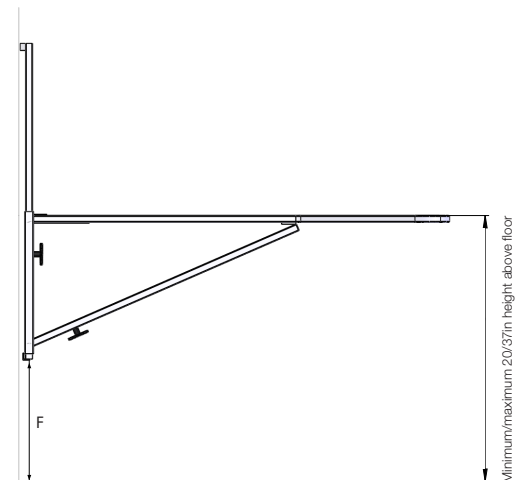

Wall Mounted Ironing Board SB 13

Ironing Board

The smart wall-mounted Ironing Board SB 13 from PODAB maximizes space in any laundry room. The ironing board is easy to fold up against the wall when not in use. Its adjustable height feature accommodates any users, making ironing a comfortable and efficient experience.

Product Type		Ironing Board
Product Name		SB 13
Product No.		161011
Main Data		
Color		Chrome / Steel
Installation time	min	20
Type		Foldable
Shipping type		Flat packaging
Dimensions		
Ironing surface: width x depth	in / mm	48 x 17 / 1214 x 435
Shipping dimensions: width x depth x height	in / mm	50 x 29 x 3 / 1270 x 730 x 70
Weight		
Weight	lbs / kg	16 / 7.3
Shipping weight	lbs / kg	20 / 9

SB 13	A	B	C	D	E	F	Weight
in	62.6	13	6.5	15	17	4	16 lbs
mm	1590	330	165	380	435	100	7.3 kg